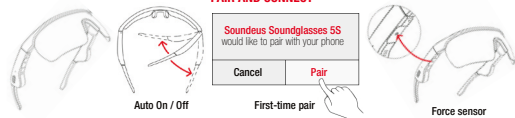

soundeus

WIRELESS AUDIO GLASSES QUICK START

EN

PAIR AND CONNECT