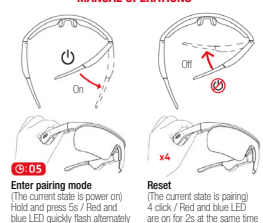

MANUAL OPERATIONS