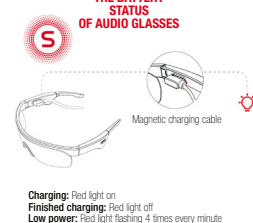

THE BATTERY STATUS OF AUDIO GLASSES