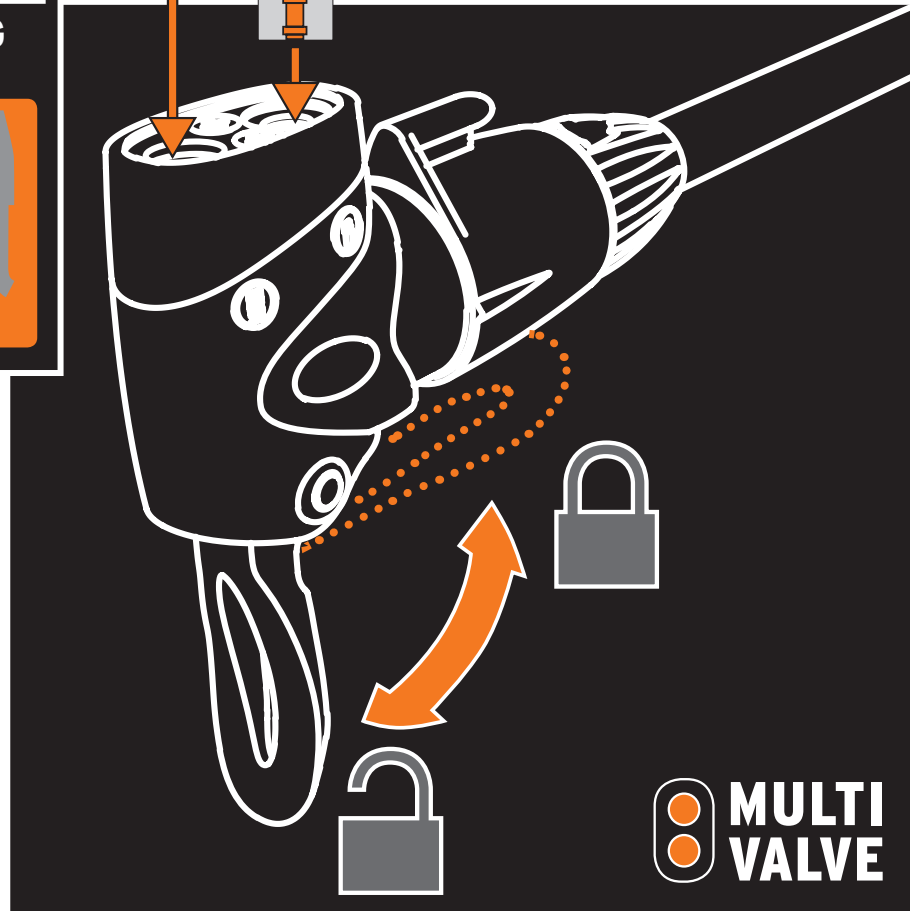

Dunlop

**Auto
Schrader**

**Sclaverand
Presta**

**LEICHTER
DICHTUNGS-
WECHSEL!**

**EASY SEALING
CHANGE!**

EN. AIRKOMPRESSOR 12.0

Performance floor pump with precision pressure gauge and MULTI-VALVE-head for all valve types.