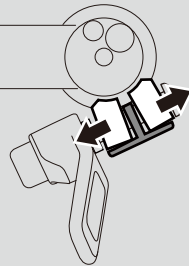

BUZZRACK

e-SCORPION 2

PART LIST

1

2

3

4

5

6

2

L&R

L&R

13-pin

11

12

* This plate is not included.

Denmark only 504x120mm

* This tool is not included.

14

click

* RAMP is not included.

9

OK

10