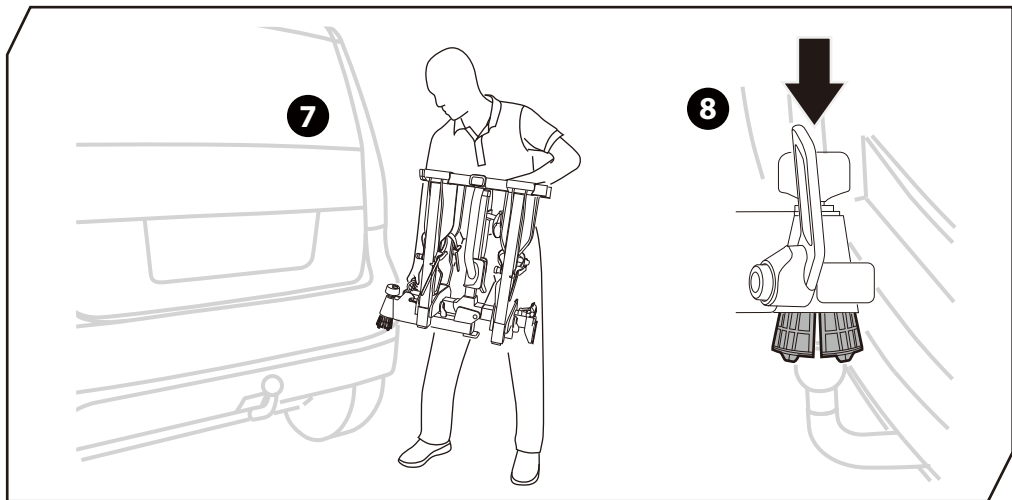

6

2

L&R

L&R

13-pin

11

12

* This plate is not included.

Denmark only 504x120mm

* This tool is not included.

14

click

* RAMP is not included.

9

OK

10