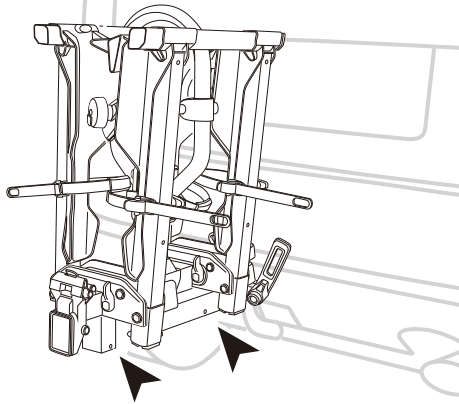

BUZZRACK

e-SCORPION 2

PART LIST

1

2

3

4

5

6

2

L&R

L&R

13-pin

11

12

* This plate is not included.

Denmark only 504x120mm

* This tool is not included.

14

click

* RAMP is not included.

9

OK

10