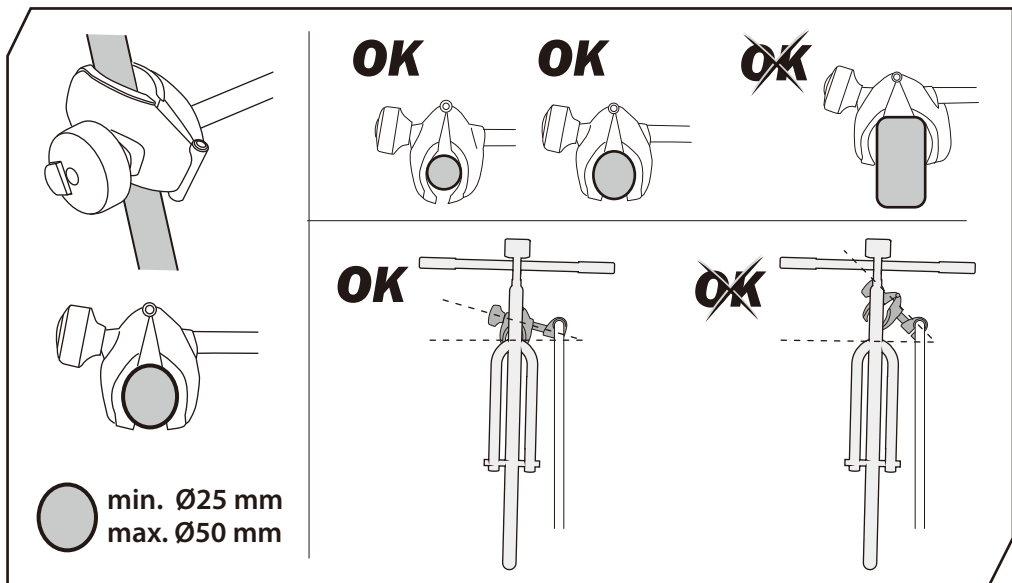

Denmark only 504x120mm

* This tool is not included.

14

click

* RAMP is not included.

9

OK

10