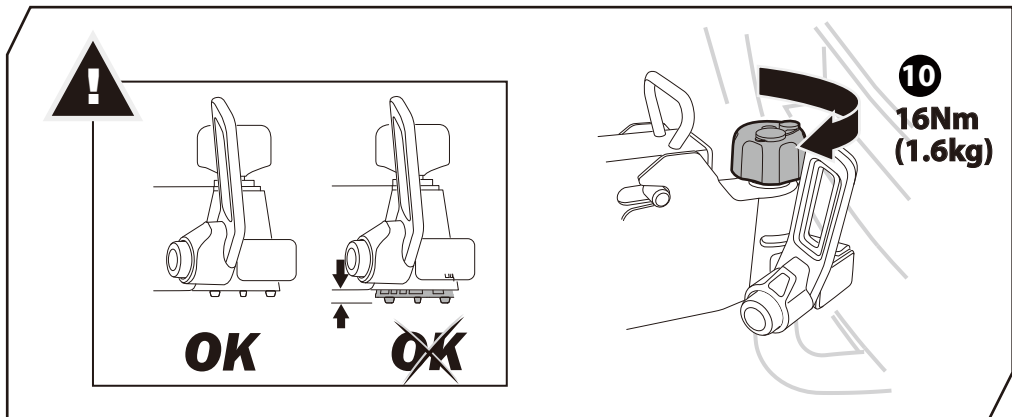

6

2

L&R

L&R

13-pin

11

12

* This plate is not included.

Denmark only 504x120mm

* This tool is not included.

14

click

* RAMP is not included.

9

OK

10