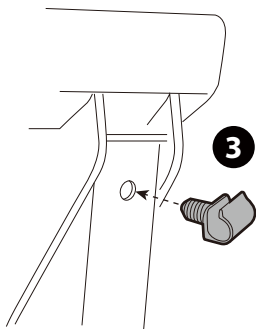

6

2

L&R

L&R

13-pin

11

12

* This plate is not included.

Denmark only 504x120mm

* This tool is not included.

14

click

* RAMP is not included.

9

OK

10