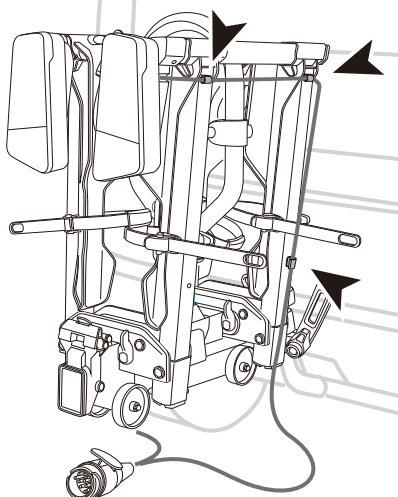

6

2

L&R

L&R

13-pin

11

12

* This plate is not included.

Denmark only 504x120mm

* This tool is not included.

14

click

* RAMP is not included.

9

OK

10