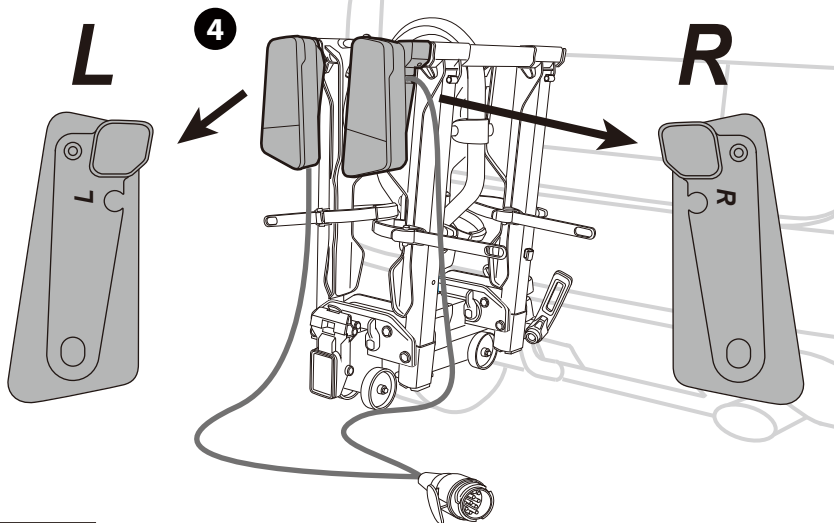

6

2

L&R

L&R

13-pin

11

12

* This plate is not included.

Denmark only 504x120mm

* This tool is not included.

14

click

* RAMP is not included.

9

OK

10