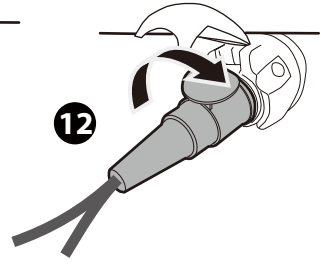

6

2

L&R

L&R

13-pin

11

12

* This plate is not included.

Denmark only 504x120mm

* This tool is not included.

14

click

* RAMP is not included.

9

OK

10