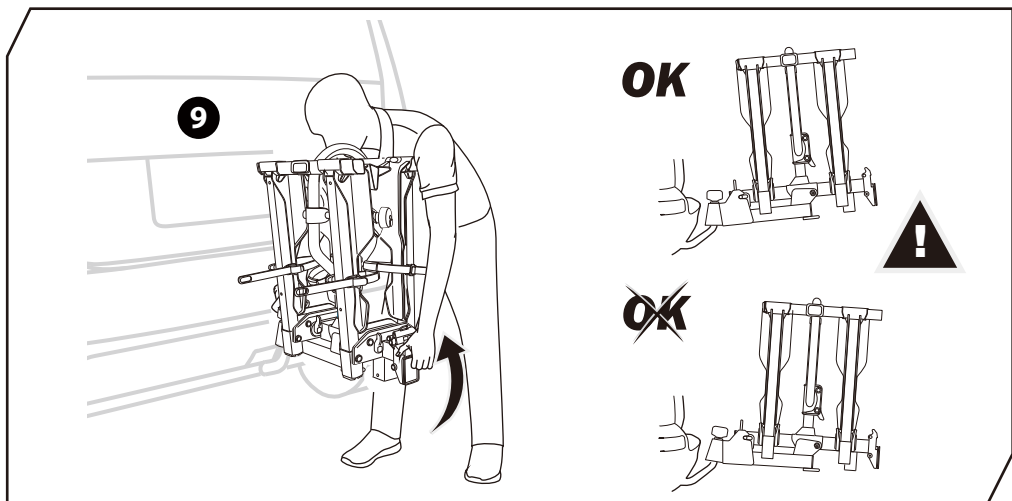

6

2

L&R

L&R

13-pin

11

12

* This plate is not included.

Denmark only 504x120mm

* This tool is not included.

14

click

* RAMP is not included.

9

OK

10