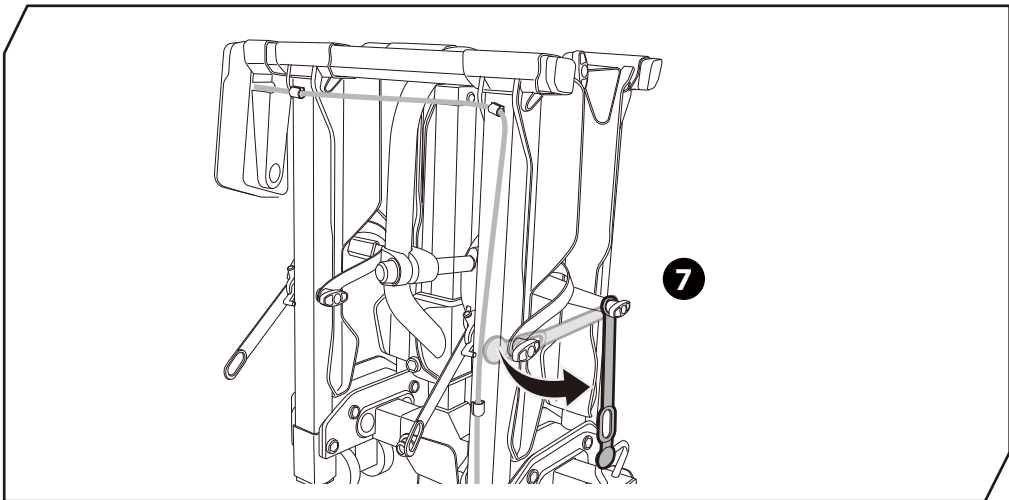

6

2

L&R

L&R

13-pin

11

12

* This plate is not included.

Denmark only 504x120mm

* This tool is not included.

14

click

* RAMP is not included.

9

OK

10