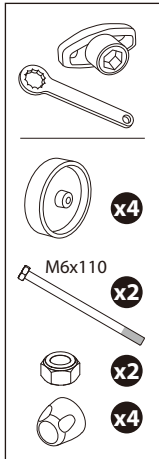

BUZZRACK

e-SCORPION 2

PART LIST

1

2

3

4

5

6

2

L&R

L&R

13-pin

11

12

* This plate is not included.

Denmark only 504x120mm

* This tool is not included.

14

click

* RAMP is not included.

9

OK

10