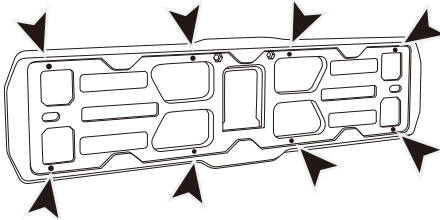

6

2

L&R

L&R

13-pin

11

12

* This plate is not included.

Denmark only 504x120mm

* This tool is not included.

14

click

* RAMP is not included.

9

OK

10