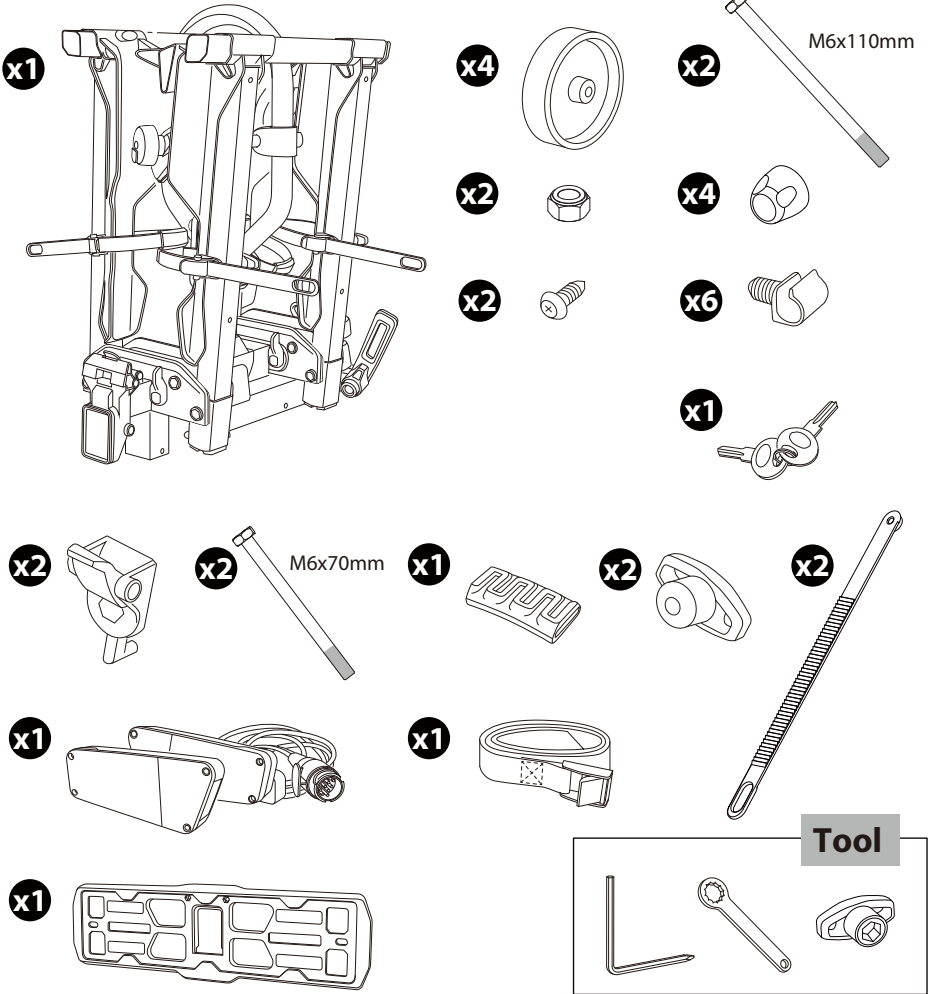

BUZZRACK

e-SCORPION 2

PART LIST

1

2

3

4

5

6

2

L&R

L&R

13-pin

11

12

* This plate is not included.

Denmark only 504x120mm

* This tool is not included.

14

click

* RAMP is not included.

9

OK

10