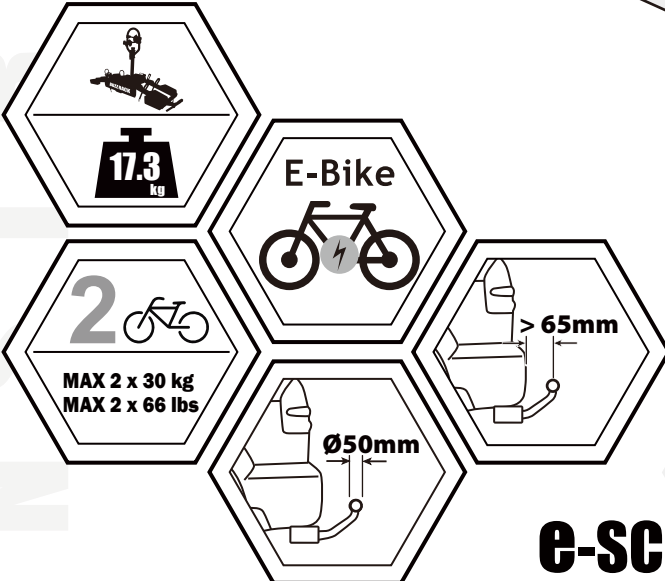

BUZZRACK

e-SCORPION 2

PART LIST

1

2

3

4

5

6

2

L&R

L&R

13-pin

11

12

* This plate is not included.

Denmark only 504x120mm

* This tool is not included.

14

click

* RAMP is not included.

9

OK

10