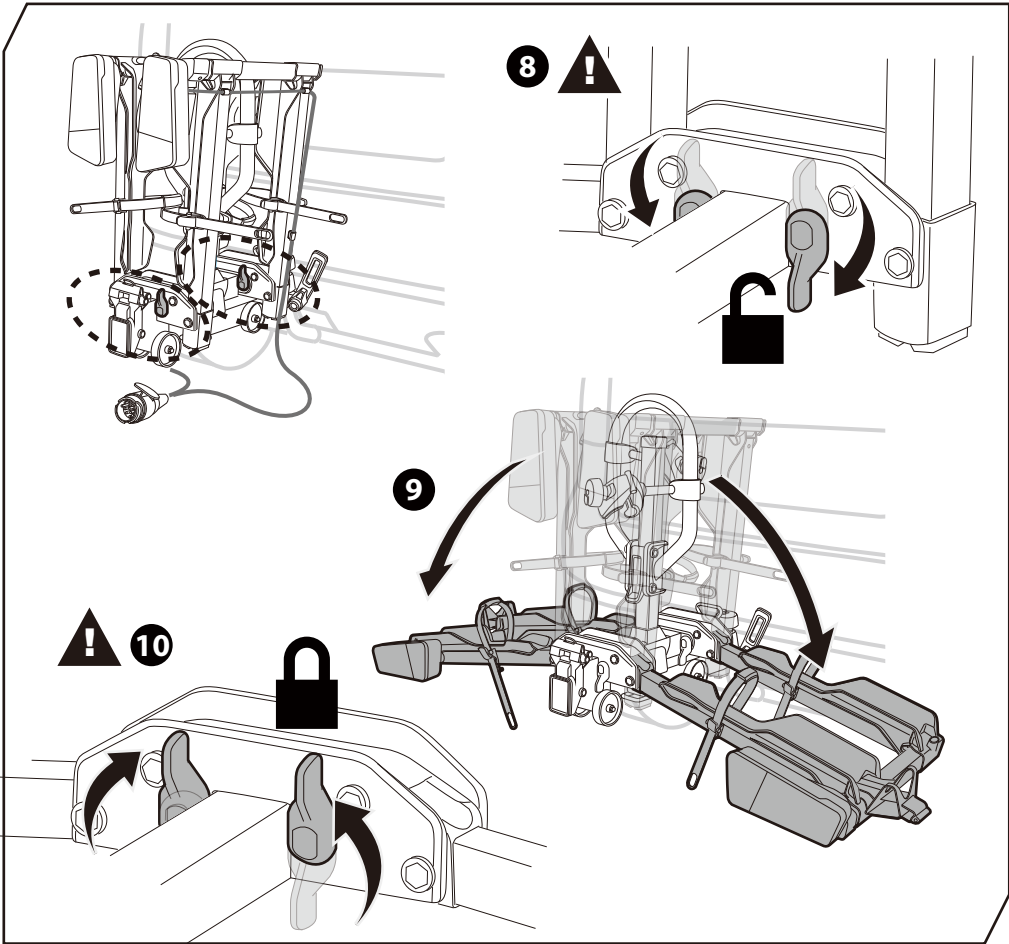

6

2

L&R

L&R

13-pin

11

12

* This plate is not included.

Denmark only 504x120mm

* This tool is not included.

14

click

* RAMP is not included.

9

OK

10