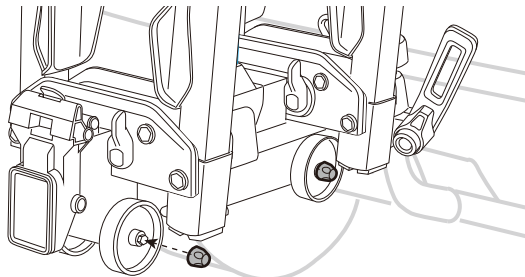

6

2

L&R

L&R

13-pin

11

12

* This plate is not included.

Denmark only 504x120mm

* This tool is not included.

14

click

* RAMP is not included.

9

OK

10