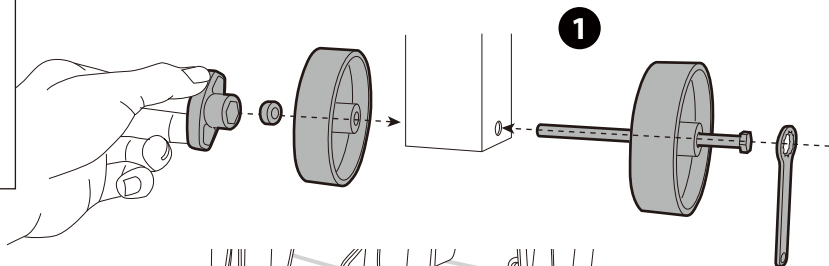

6

2

L&R

L&R

13-pin

11

12

* This plate is not included.

Denmark only 504x120mm

* This tool is not included.

14

click

* RAMP is not included.

9

OK

10