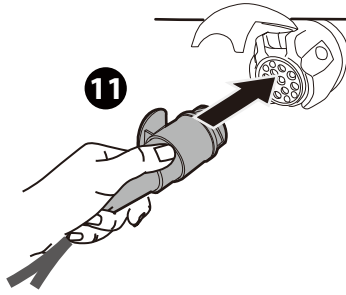

6

2

L&R

L&R

13-pin

11

12

* This plate is not included.

Denmark only 504x120mm

* This tool is not included.

14

click

* RAMP is not included.

9

OK

10