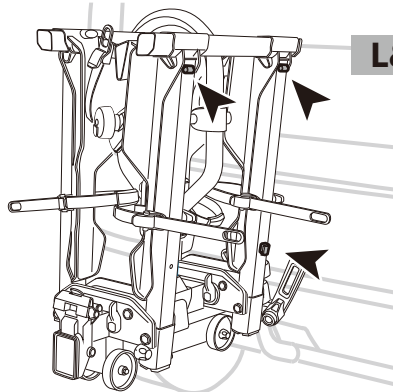

6

2

L&R

L&R

13-pin

11

12

* This plate is not included.

Denmark only 504x120mm

* This tool is not included.

14

click

* RAMP is not included.

9

OK

10