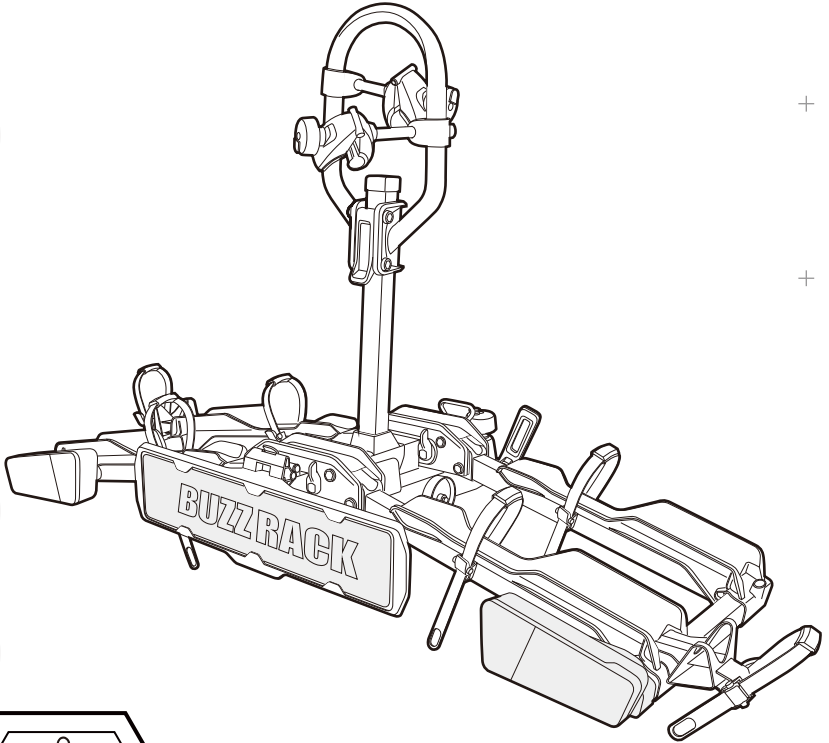

BUZZRACK

e-SCORPION 2

PART LIST

1

2

3

4

5

6

2

L&R

L&R

13-pin

11

12

* This plate is not included.

Denmark only 504x120mm

* This tool is not included.

14

click

* RAMP is not included.

9

OK

10