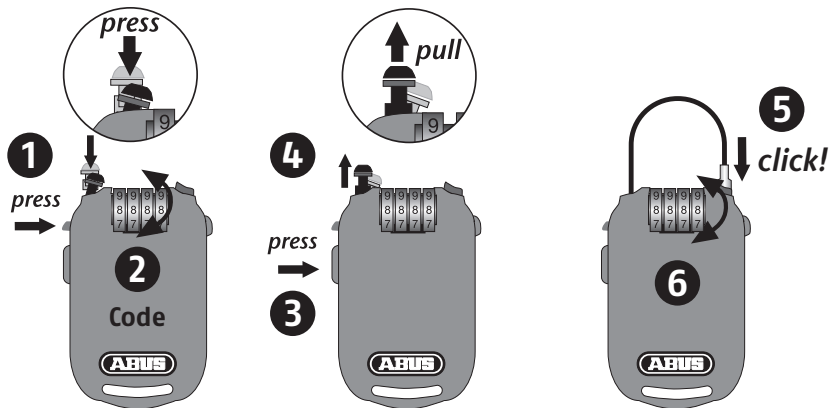

Security Tech Germany

CombiFlex 2503

Set Code / Close

Open