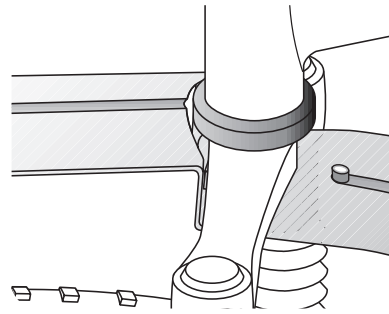

SLIDE-ON FEATURE

SLIDE-OFF FEATURE

- 1A: 31-35 mm
- 1B: 27-31 mm
- 1C: 23-27 mm
- 1D: 19-23 mm
- 1E: 15-19 mm

Max. tyre size

26"	x 2,5	60 x 559
27,5"	x 2,5	60 x 584
28"	x 2,5	47 x 622
29"	x 2,5	60 x 622

ATTENTION

Mind the minimum distance between tyre at full spring travel!

LIEFERUMFANG · SUPPLIED WITH:

- Konus · cone diameter 1 → 15 - 19 mm
- Konus · cone diameter 2 → 19 - 23 mm
- Konus · cone diameter 3 → 23 - 27 mm
- Konus · cone diameter 4 → 27 - 31 mm
- Konus · cone diameter 5 → 31 - 35 mm

EN. SHOCKBOARD XL

Front suspension dirtbord incl. mounting kit. Fits almost any front fork. Robust high-end plastic. Lightweight. Slide-on and off attachment system.