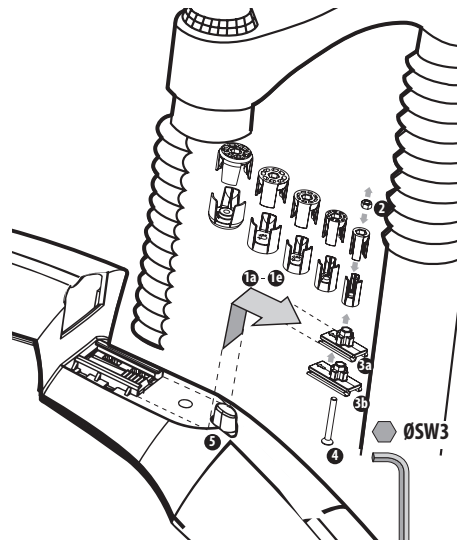

SLIDE-ON FEATURE

SLIDE-OFF FEATURE

- 1A: 31-35 mm
- 1B: 27-31 mm
- 1C: 23-27 mm
- 1D: 19-23 mm
- 1E: 15-19 mm

Max. tyre size

26"	x 2,5	60 x 559
27,5"	x 2,5	60 x 584
28"	x 2,5	47 x 622
29"	x 2,5	60 x 622

ATTENTION

Mind the minimum distance between tyre at full spring travel!

LIEFERUMFANG · SUPPLIED WITH:

- Konus · cone diameter 1 → 15 - 19 mm
- Konus · cone diameter 2 → 19 - 23 mm
- Konus · cone diameter 3 → 23 - 27 mm
- Konus · cone diameter 4 → 27 - 31 mm
- Konus · cone diameter 5 → 31 - 35 mm

EN. SHOCKBOARD XL

Front suspension dirtbord incl. mounting kit. Fits almost any front fork. Robust high-end plastic. Lightweight. Slide-on and off attachment system.