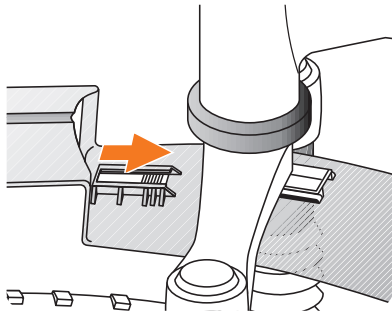

SLIDE-ON FEATURE

SLIDE-OFF FEATURE

- 1A: 31-35 mm
- 1B: 27-31 mm
- 1C: 23-27 mm
- 1D: 19-23 mm
- 1E: 15-19 mm

Max. tyre size

26"	x 2,5	60 x 559
27,5"	x 2,5	60 x 584
28"	x 2,5	47 x 622
29"	x 2,5	60 x 622

ATTENTION

Mind the minimum distance between tyre at full spring travel!

LIEFERUMFANG · SUPPLIED WITH:

- Konus · cone diameter 1 → 15 - 19 mm
- Konus · cone diameter 2 → 19 - 23 mm
- Konus · cone diameter 3 → 23 - 27 mm
- Konus · cone diameter 4 → 27 - 31 mm
- Konus · cone diameter 5 → 31 - 35 mm

EN. SHOCKBOARD XL

Front suspension dirtbord incl. mounting kit. Fits almost any front fork. Robust high-end plastic. Lightweight. Slide-on and off attachment system.