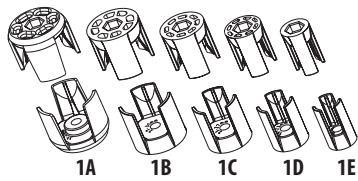

SLIDE-ON FEATURE

SLIDE-OFF FEATURE

- 1A: 31-35 mm
- 1B: 27-31 mm
- 1C: 23-27 mm
- 1D: 19-23 mm
- 1E: 15-19 mm

Max. tyre size

26"	x 2,5	60 x 559
27,5"	x 2,5	60 x 584
28"	x 2,5	47 x 622
29"	x 2,5	60 x 622

ATTENTION

Mind the minimum distance between tyre at full spring travel!

LIEFERUMFANG · SUPPLIED WITH:

- Konus · cone diameter 1 → 15 - 19 mm
- Konus · cone diameter 2 → 19 - 23 mm
- Konus · cone diameter 3 → 23 - 27 mm
- Konus · cone diameter 4 → 27 - 31 mm
- Konus · cone diameter 5 → 31 - 35 mm

EN. SHOCKBOARD XL

Front suspension dirtbord incl. mounting kit. Fits almost any front fork. Robust high-end plastic. Lightweight. Slide-on and off attachment system.