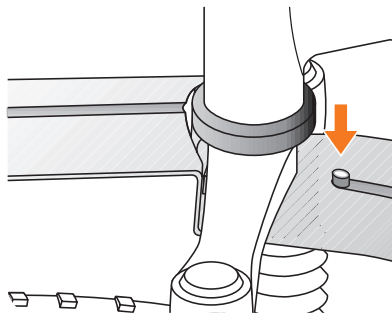

SLIDE-ON FEATURE

SLIDE-OFF FEATURE

- 1A: 31-35 mm
- 1B: 27-31 mm
- 1C: 23-27 mm
- 1D: 19-23 mm
- 1E: 15-19 mm

Max. tyre size

26"	x 2,5	60 x 559
27,5"	x 2,5	60 x 584
28"	x 2,5	47 x 622
29"	x 2,5	60 x 622

ATTENTION

Mind the minimum distance between tyre at full spring travel!

LIEFERUMFANG · SUPPLIED WITH:

- Konus · cone diameter 1 → 15 - 19 mm
- Konus · cone diameter 2 → 19 - 23 mm
- Konus · cone diameter 3 → 23 - 27 mm
- Konus · cone diameter 4 → 27 - 31 mm
- Konus · cone diameter 5 → 31 - 35 mm

EN. SHOCKBOARD XL

Front suspension dirtbord incl. mounting kit. Fits almost any front fork. Robust high-end plastic. Lightweight. Slide-on and off attachment system.