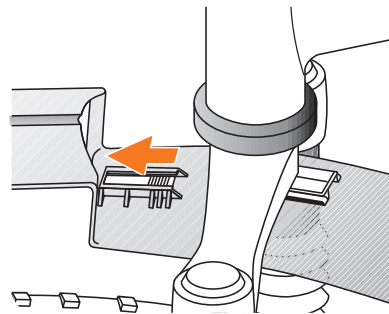

SLIDE-ON FEATURE

SLIDE-OFF FEATURE

- 1A: 31-35 mm
- 1B: 27-31 mm
- 1C: 23-27 mm
- 1D: 19-23 mm
- 1E: 15-19 mm

Max. tyre size

26"	x 2,5	60 x 559
27,5"	x 2,5	60 x 584
28"	x 2,5	47 x 622
29"	x 2,5	60 x 622

ATTENTION

Mind the minimum distance between tyre at full spring travel!

LIEFERUMFANG · SUPPLIED WITH:

- Konus · cone diameter 1 → 15 - 19 mm
- Konus · cone diameter 2 → 19 - 23 mm
- Konus · cone diameter 3 → 23 - 27 mm
- Konus · cone diameter 4 → 27 - 31 mm
- Konus · cone diameter 5 → 31 - 35 mm

EN. SHOCKBOARD XL

Front suspension dirtbord incl. mounting kit. Fits almost any front fork. Robust high-end plastic. Lightweight. Slide-on and off attachment system.