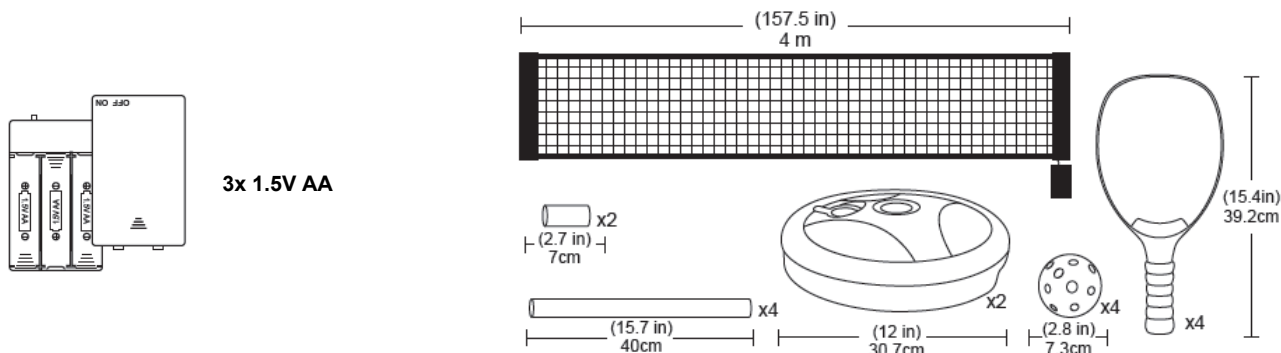

- Przed użyciem przeczytaj instrukcję i zachowaj ją na przyszłość.
- Wszelkiego montażu może dokonać wyłącznie osoba dorosła.
- Nie zostawiaj dzieci bez opieki.
- Zawiera małe części, ryzyko uduszenia. Nie nadaje się dla dzieci poniżej 6 roku życia.
- Jeśli na produkcie pojawią się ostre krawędzie, należy natychmiast zaprzestać jego używania.
- Nie używaj produktu uszkodzonego lub zużytego.
- Nie naprawiaj ani nie modyfikuj produktu samodzielnie.
- Regularnie sprawdzaj wszystkie połączenia.
- Producent nie ponosi odpowiedzialności za niewłaściwe użytkowanie lub niewłaściwe użycie oraz późniejsze wypadki lub obrażenia.
- Odpowiedni dla dzieci powyżej 6 roku życia.
- Zasilanie: 3 baterie AA 1,5 V

**CZ
SEVEN SPORT s.r.o.**

Sídlo: Kutnohorská 531, Štěrboholy Retail Park,
109 00, Praha 10, ČR

Centrála: Dělnická 957, Vítkov, 749 01
Reklamacie a servis: Čermenská 486, Vítkov 749 01

IČO: 26847264
DIČ: CZ26847264

Tel: +420 556 300 970
Mail: eshop@insportline.cz
reklamacie@insportline.cz
servis@insportline.cz

Web: www.inSPORTline.cz

Datum prodeje:

Razítko a podpis prodejce:

Reklamacie zboží

**SK
Stores inSPORTline SK, s.r.o.**

Centrála, reklamacie, servis: Električná 6471, Trenčín
911 01, SK

IČO: 46259317
DIČ: SK2023299729

Tel.: +421 917 700 098
Mail: objednavky@insportline.sk
reklamacie@insportline.sk
servis@insportline.sk

Web: www.inSPORTline.sk

Vrácení a výměna zboží do 30 dnů