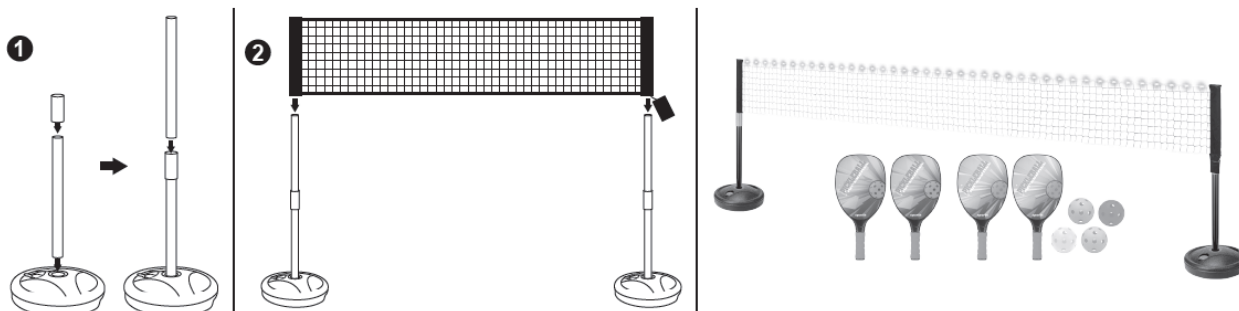

- Przed użyciem przeczytaj instrukcję i zachowaj ją na przyszłość.
- Wszelkiego montażu może dokonać wyłącznie osoba dorosła.
- Nie zostawiaj dzieci bez opieki.
- Zawiera małe części, ryzyko uduszenia. Nie nadaje się dla dzieci poniżej 6 roku życia.
- Jeśli na produkcie pojawią się ostre krawędzie, należy natychmiast zaprzestać jego używania.
- Nie używaj produktu uszkodzonego lub zużytego.
- Nie naprawiaj ani nie modyfikuj produktu samodzielnie.
- Regularnie sprawdzaj wszystkie połączenia.
- Producent nie ponosi odpowiedzialności za niewłaściwe użytkowanie lub niewłaściwe użycie oraz późniejsze wypadki lub obrażenia.
- Odpowiedni dla dzieci powyżej 6 roku życia.
- Zasilanie: 3 baterie AA 1,5 V

**CZ
SEVEN SPORT s.r.o.**

Sídlo: Kutnohorská 531, Štěrboholy Retail Park,
109 00, Praha 10, ČR

Centrála: Dělnická 957, Vítkov, 749 01
Reklamacie a servis: Čermenská 486, Vítkov 749 01

IČO: 26847264
DIČ: CZ26847264

Tel: +420 556 300 970
Mail: eshop@insportline.cz
reklamacie@insportline.cz
servis@insportline.cz

Web: www.inSPORTline.cz

Datum prodeje:

Razítko a podpis prodejce:

Reklamacie zboží

**SK
Stores inSPORTline SK, s.r.o.**

Centrála, reklamacie, servis: Električná 6471, Trenčín
911 01, SK

IČO: 46259317
DIČ: SK2023299729

Tel.: +421 917 700 098
Mail: objednavky@insportline.sk
reklamacie@insportline.sk
servis@insportline.sk

Web: www.inSPORTline.sk

Vrácení a výměna zboží do 30 dnů